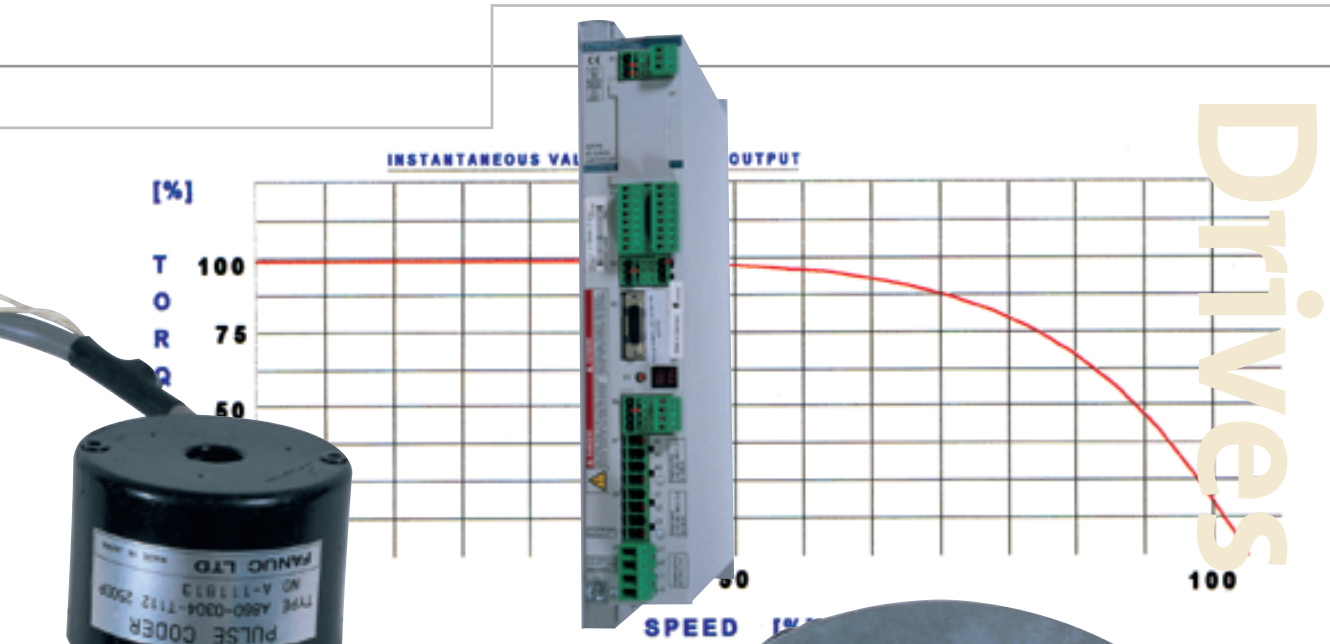

NC SERVO TECHNOLOGY

NC SERVO TECHNOLOGY
 38422 Webb Drive
 Westland, MI 48185
 734.326.6666 Fax 734.326.6669
 1.800.DC.SERVO (327.3786)
 E-Mail sales@ncservo.com
 www.ncservo.com

Drivers

Servos & Drivers