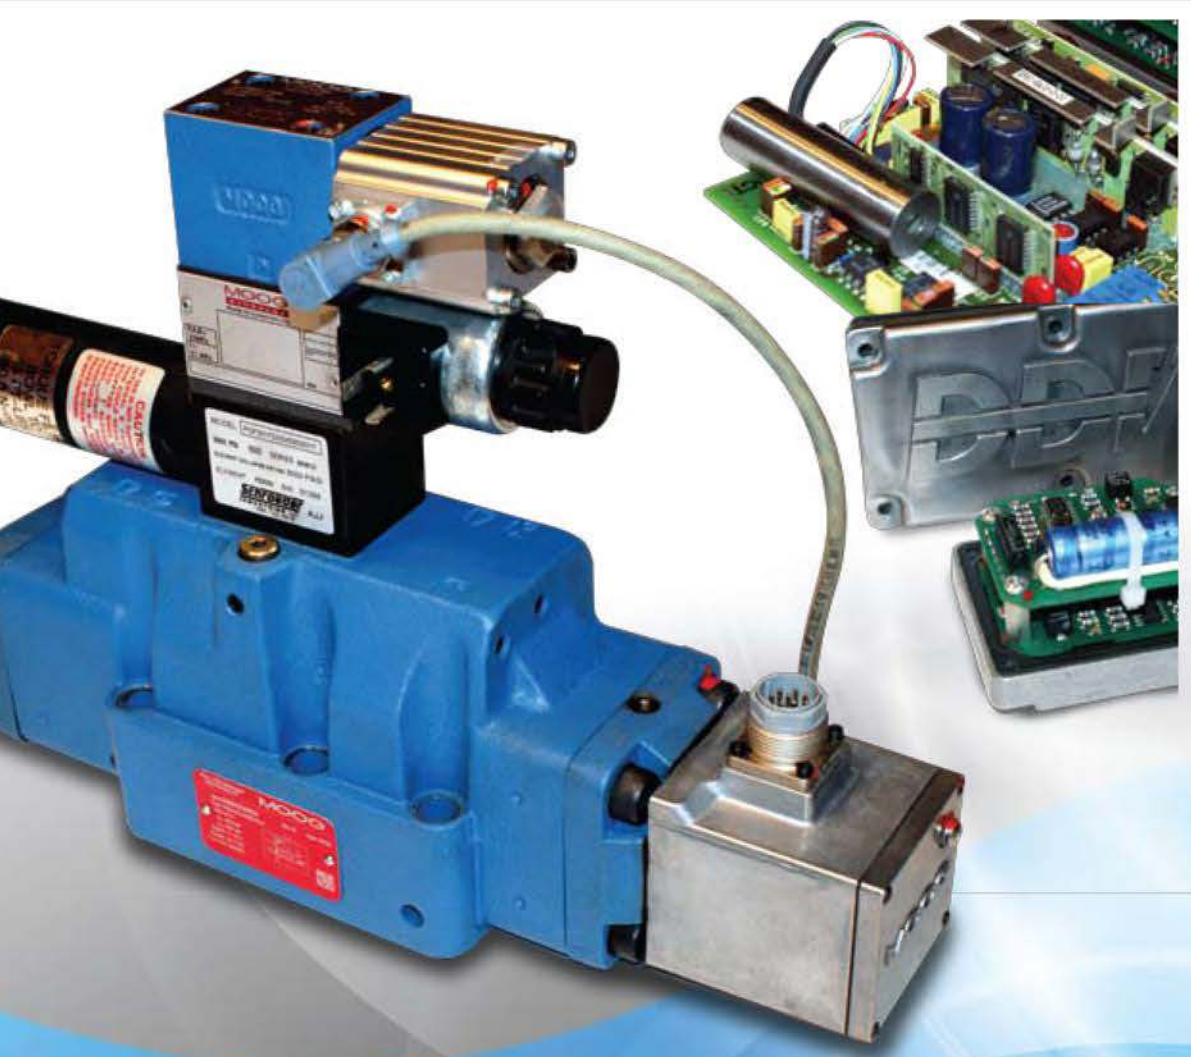

# Servos and Proportional Valves

1000's stocked | Repairs | Upgrades | 24-Hour Service