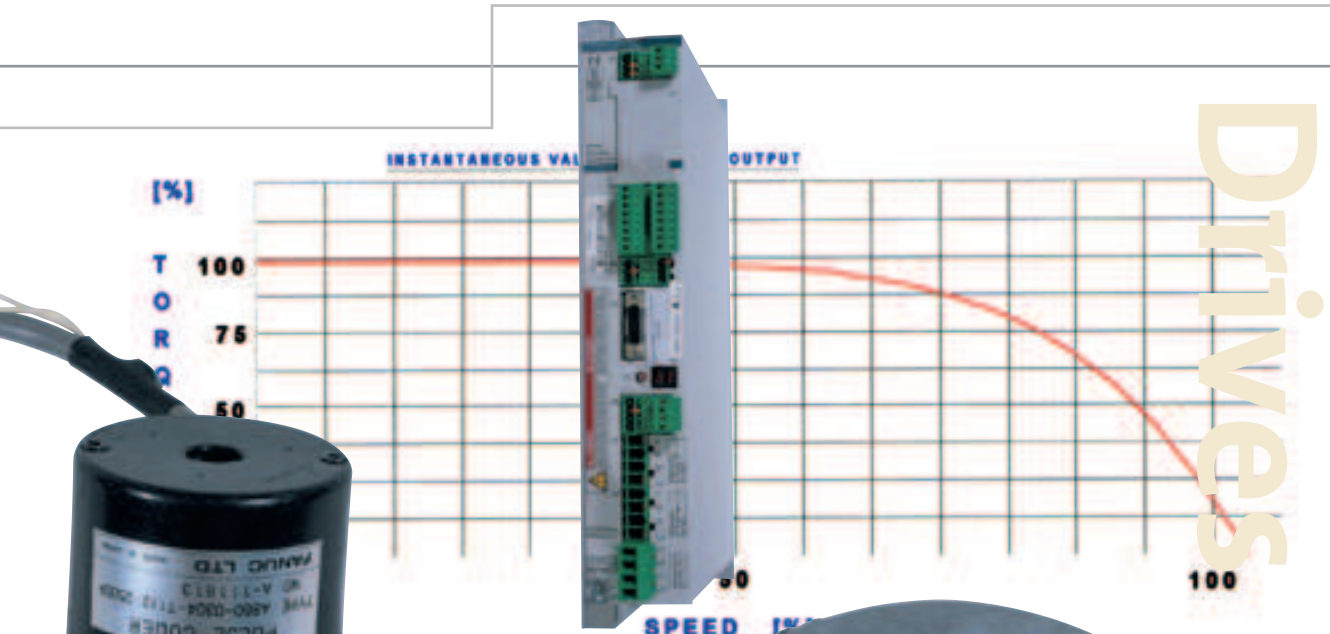

NC SERVO TECHNOLOGY
38422 Webb Drive
Westland, MI 48185
734.326.6666 Fax 734.326.6669
1.800.DC.SERVO (327.3786)
E-Mail sales@ncservo.com
www.ncservo.com