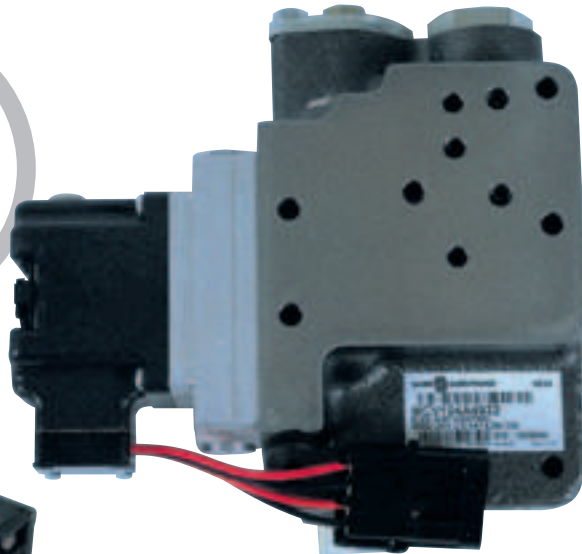

**NC SERVO
TECHNOLOGY**

NC SERVO TECHNOLOGY
38422 Webb Drive
Westland, MI 48185
734.326.6666 Fax 734.326.6669
1.800.DC.SERVO (327.3786)
E-Mail sales@ncservo.com
www.ncservo.com

REPAIRS

Paver Controls

Paver Controls