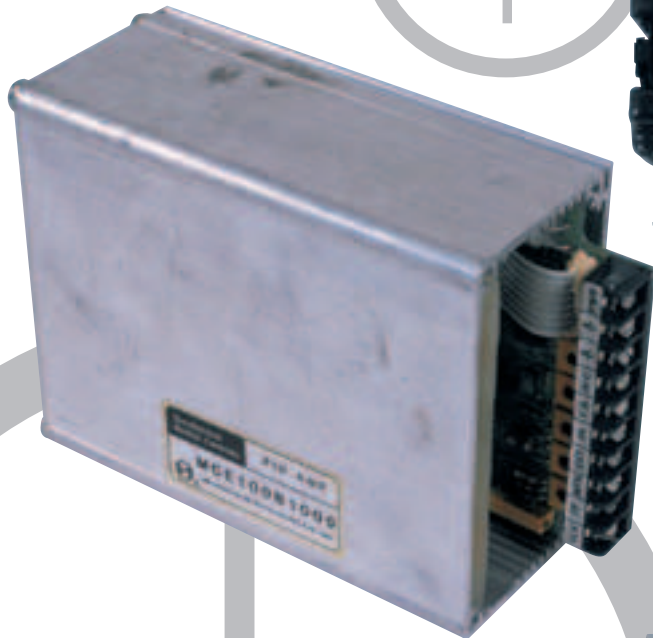

**NC SERVO
TECHNOLOGY**

NC SERVO TECHNOLOGY
38422 Webb Drive
Westland, MI 48185
734.326.6666 Fax 734.326.6669
1.800.DC.SERVO (327.3786)
E-Mail sales@ncservo.com
www.ncservo.com

REPAIRS

Paver Controls

Paver Controls