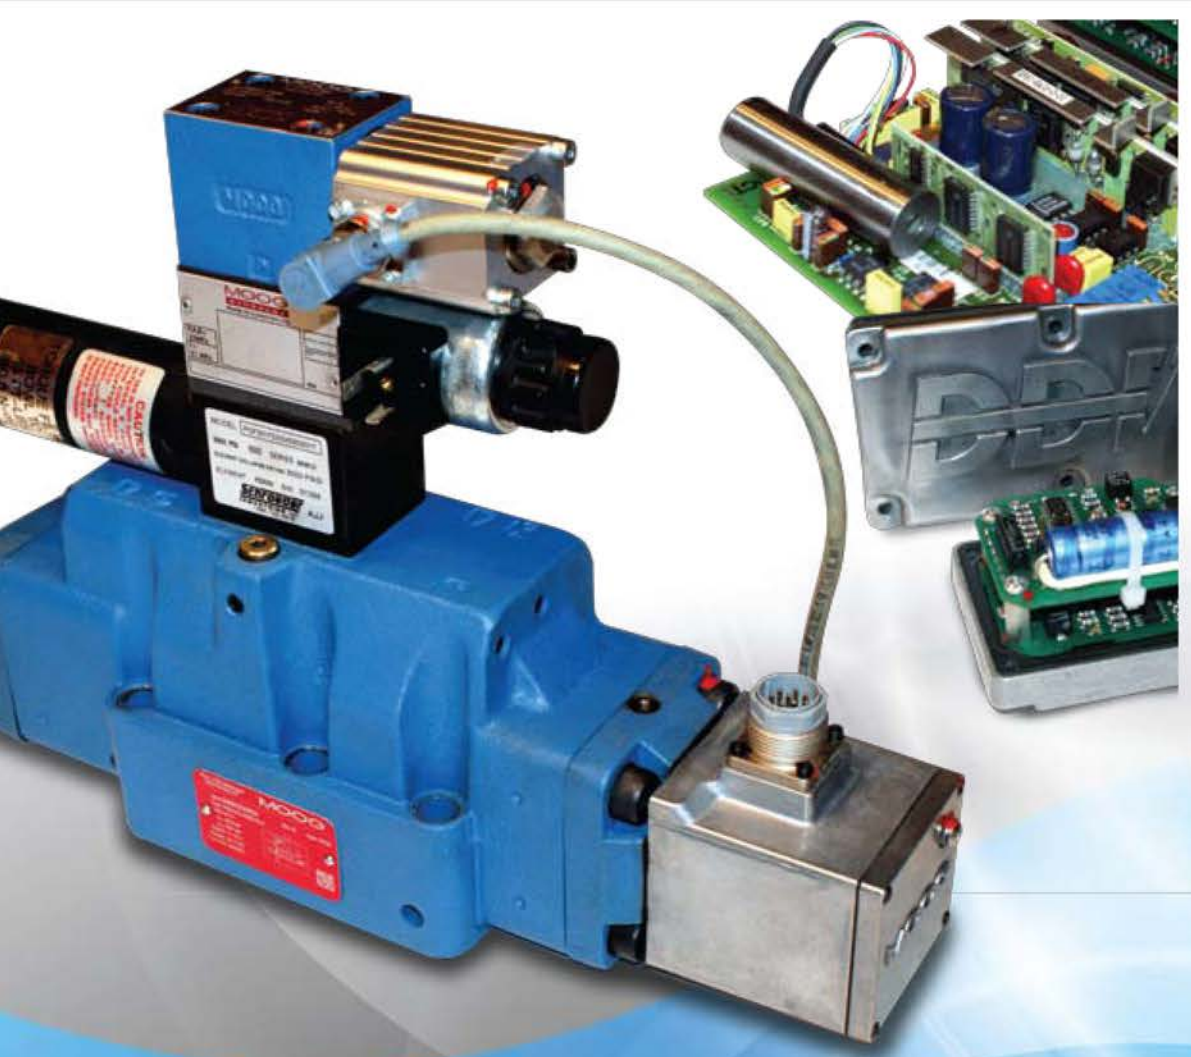

# Servos and Proportional Valves

1000's stocked | Repairs | Upgrades | 24-Hour Service