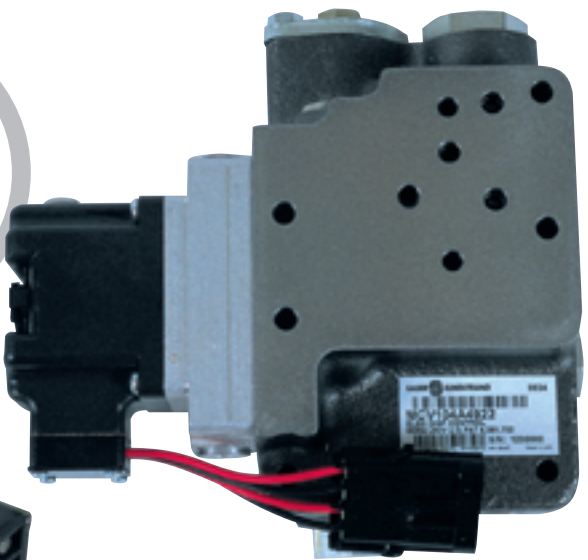

**NC SERVO
TECHNOLOGY**

NC SERVO TECHNOLOGY
38422 Webb Drive
Westland, MI 48185
734.326.6666 Fax 734.326.6669
1.800.DC.SERVO (327.3786)
E-Mail sales@ncservo.com
www.ncservo.com

REPAIRS